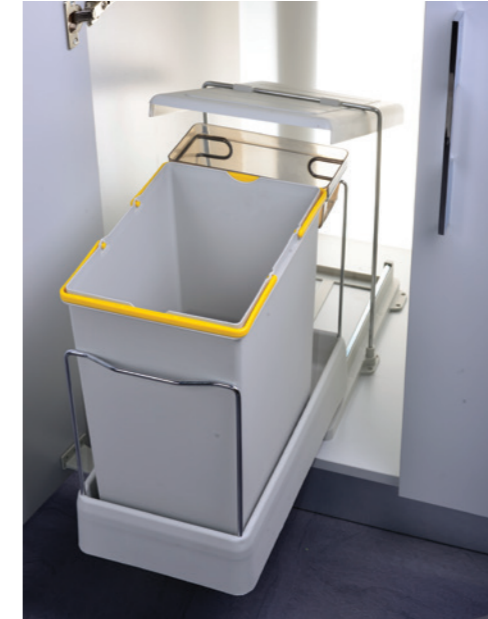

SÜRGÜLÜ PLASTİK ÇÖP KOVASI
/ PULL-OUT PLASTIC
WASTE BIN