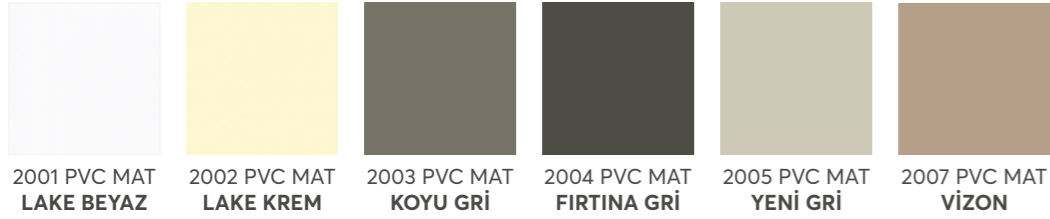

With a simple and functional design, Cannoli is for those who want to have an elegant and unique kitchen...

CANNOLI

KAPAK RENKLERİ / DOOR COLORS

CANNOLI

MELAMİNLİ LEVHA MAT RENKLER / MELAMINE PLATE MATTE COLORS

ML10

GELATO

MELAMİNLİ LEVHA PARLAK RENKLER / MELAMINE PLATE GLOSSY COLORS

ML11

MAGNOLIA

POLİMERİK LAMİNE LEVHA MAT RENKLER / POLYMERIC PLATE MATTE COLORS

PVC20

SORBE

AKRİLİK PARLAK RENKLER (CRB) / ACRYLIC GLOSSY COLORS (CRB)

ACR30

CREPES

AKRİLİK PARLAK RENKLER (TRB) / ACRYLIC GLOSSY COLORS (TRB)

ACR31

MACARON | PAVLOVA | BAKLAVA

LAKE MAT RENKLER / LACQUER MATTE COLORS

LK40